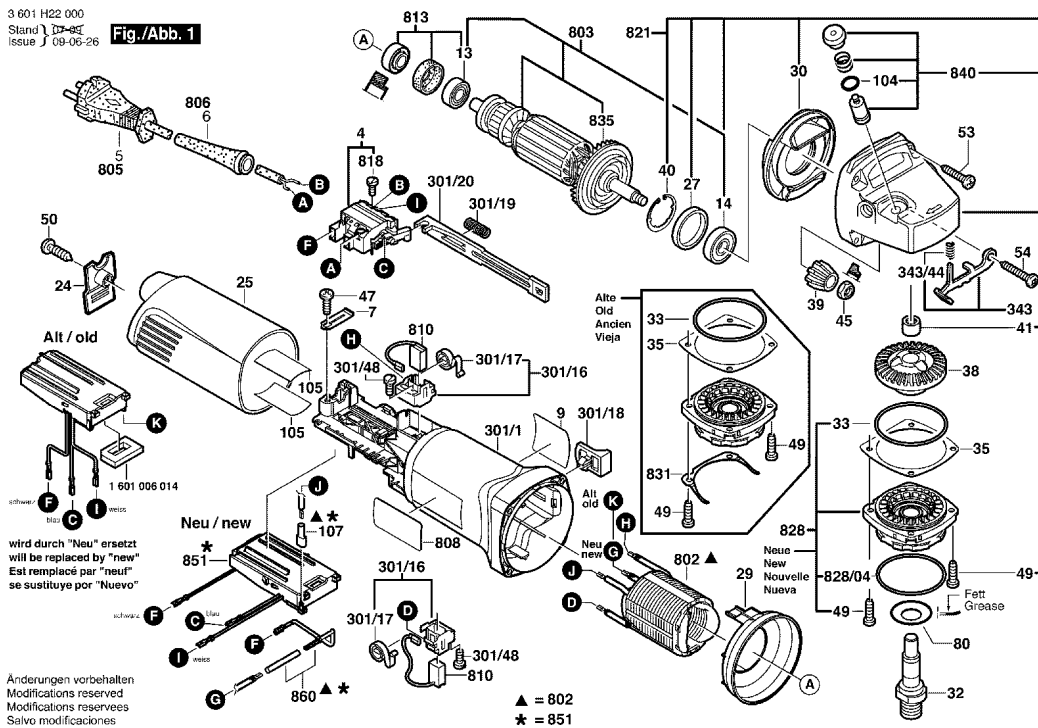

BOSCH
Invented for life

Spare Parts Price List

GWS 11-125 CI

3 601 H22 090

3 601 H22 090
Stand 09-06-26
Issue 09-06-26

Fig./Abb. 1

▲ = 802
★ = 851

POS No.	Qty	Part No.	Description	List Price (Rs.)
4	1	1607200199	Switch	289
5	1	3604460062	Power supply cord 1.4	617
6	1	1600703039	Grommet	50
7	1	1601302017	Fastening Clamp	21
9	1	1601118G96	Manufacturer's nameplate	
13	1	2600905032	Deep-Groove Ball Bearing	125
14	1	1600905032	Deep-Groove Ball Bearing	122
24	1	1605500228	Cover BLUE	61
25	1	1605500251	Housing Cover DARI	161
27	1	1600206025	Rubber Ring	50
29	1	1600591025	Air-Deflector Ring	53
30	1	1600591014	Air-Deflector Ring	53
32	1	1603523110	Grinding Spindle M14	174
33	1	1600210035	O-Ring 46,0x1,1 MM	36
35	1	1600136013	Shim 0,1 MM THICK	51
35	1	1600136020	Shim 0,15 MM THICK	61
35	1	1600136014	Shim 0,2 MM THICK	51
35	1	1600136015	Shim 0,3 MM THICK	50
38	1	1606333616	Crown Gear Z=38	252
39	1	1606333617	Bevel Gear Z=11	122
40	1	1600119011	Spring retaining ring	35
41	1	1600200029	Plain bearing	61
45	1	1603300016	Hex Nut M7, SW10	36
47	1	2603490021	Torx Oval-Head Screw	20
49	4	2914491410	Thread-forming tap. S	21
50	1	2603490023	Torx Oval-Head Screw	21
53	3	1603435078	Torx Oval-Head Screw	26
54	1	1603414026	Torx Oval-Head Screw	26
80	1	3600150021	Sealing disk	50
104	1	1600210044	O-Ring 4,5x1,0 MM I	20

POS No.	Qty	Part No.	Description	List Price (Rs.)
105	2	1601008005	Insulating Plate	60
107	1	1600712030	Insulating Part	32
301/1	1	1605108248	Motor Housing DARI	222
301/16	2	1601323025	Brush Holder	79
301/17	1	1604652013	Spiral Spring	34
301/18	1	1602026088	Switch Handle	22
301/19	1	1604611026	Compression Spring	26
301/20	1	1602319010	Adjusting Slide BLAC	35
301/48	2	1613435034	Lens Head Screw 3x	26
343	1	1607000742	Catch Lever	177
343/44	1	1604611042	Compression Spring	22
651	1	1605510356	Protective Cover Ø12	427
802	1	1607000395	Field 220-240V	689
803	1	1604010A21	Armature With Fan 22	1859
808	1	1601106032	Nameplate 26x52 MM	
810	1	1607014176	Carbon-Brush Set	203
810	1	1607000482	Carbon-Brush Set 10	2415
813	1	1607000378	Parts Set	198
818	1	2910110048	Pan head screw DIN	20
821	1	1605806518	Gear Housing	1027
828	1	1607000448	Bearing Flange	440
828/04	1	3600210109	O-Ring 47,0x1,5 MM	36
831	1	1601290013	Spring Element	36
835	1	1606610129	Fan	46
840	1	1607000A71	Push-Button	76
851	1	1607233289	Speed governor 220-	961
860	1	1604448023	Connecting Cable	32
890	1	1600210039	O-Ring 20,35x1,78 M	20
891	1	2602025067	Auxiliary Handle M10	83
891	1	1602025052	Auxiliary Handle M10	604

* Refer Accessories Price List

w.e.f 01.04.2015