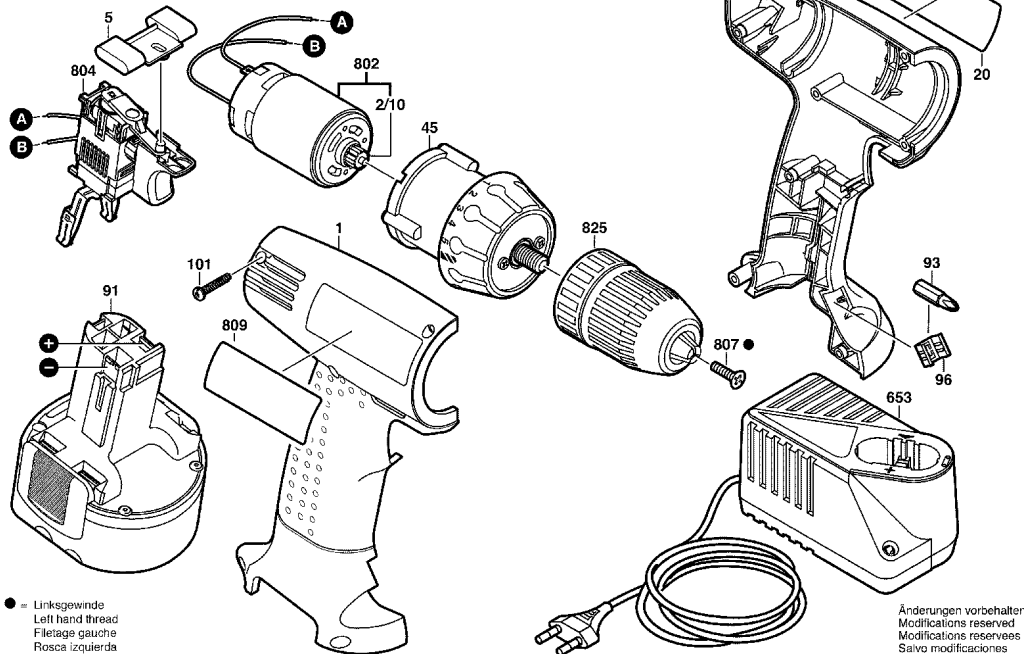

BOSCH

Invented for life

Spare Parts Price List

GSR 7.2

0 601 915 720

0 601 915 620 / 720

Stand | 2014
Issue | 07-07-10 **Fig./Abb. 1**

POS No.	Qty	Part No.	Description	List Price (Rs.)
1	1	2605105000	Motor Housing .	419
2/10	1	2606316229	Pinion .	76
5	1	2601099055	Adjusting Slide RED	80
20	1	1619P00114	Manufacturer's namepl	
45	1	2606200054	Planetary Gear Train	648
91	1	2607335437	Slide-In Accu Packag	1610
91	1	2607335587	Slide-In Accu Packag	1974
91	1	2607335765	Slide-In Accu Packag	1924
93	1	2607000366	Screwdriver Bit .	
96	1	2604690030	Bit holder .	19
101	8	2603490018	Torx Oval-Head Screv	19
653	1	2607224727	Fast Charger CN 220	3528
653	1	2607224393	Fast Charger GB 230	3528
653	1	2607224425	Fast Charger EU 230	3044
653	1	2607224401	Fast Charger ROK 22	2088
653	1	2607224979	Fast Charger BR 220	1989
653	1	2607224977	Fast Charger BR 127	1989
653	1	2607224397	Fast Charger USA 12	2437
653	1	2607224687	Fast Charger AR 230	2330
802	1	1619P00108	DC motor 7,2V .	1005
804	1	2607200463	On-Off Switch .	1184
807	1	2609110721	Countersunk-Head Sc	36
809	1	1619P00122	Nameplate .	76
825	1	1619P01024	Keyless Chuck 0,8-1(1084

POS No.	Qty	Part No.	Description	List Price (Rs.)
---------	-----	----------	-------------	------------------