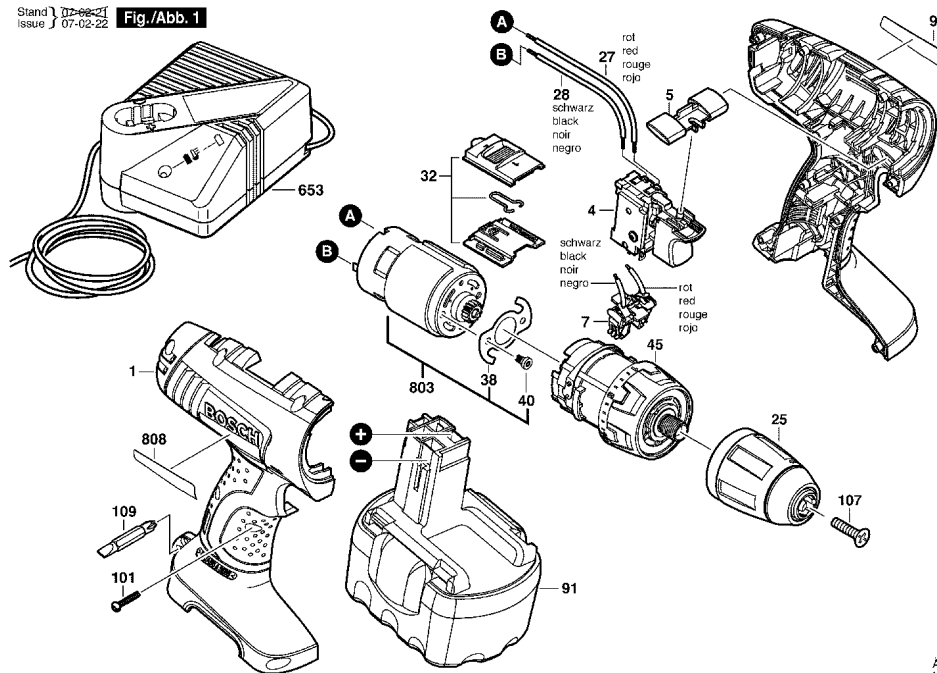

BOSCH
Invented for life

Spare Parts Price List

GSR 14.4 V

3 601 J95 401

3 601 J95 400

Stand 1 2008-21
issue J 07-02-22

Fig./Abb. 1

POS No.	Qty	Part No.	Description	List Price (Rs.)
1	1	2609100502	Housing .	477
4	1	2607202014	Switch BLACK	1031
5	1	2609100504	Reverse-Transfer Lev	21
7	1	2609199125	Contact retainer REC	46
9	1	2609131282	Manufacturer's namep	
25	1	2609110662	Keyless Chuck 13 Mf	1415
27	1	2609120264	Connecting Cable RI	21
28	1	2609120263	Connecting Cable BL	21
32	1	2609199119	Slide Switch .	60
38	1	2609110633	Tab Washer .	35
40	1	2609110634	Screw .	21
45	1	2609199343	Planetary Gear Train	1643
91	1	2607335263	Slide-In Accu Packag	3922
91	1	2607335685	Slide-In Accu Packag	6023
91	1	2607335699	Slide-In Accu Packag	6023
101	10	2609110201	Torx Flat-Head Screw	21
107	1	2609110635	Pan head screw M 6:	36
109	1	2609160063	Screwdriver Bit .	76
653	1	2607224425	Fast Charger EU 230	3044
653	1	2607224427	Fast Charger GB 230	3477
653	1	2607224425	Fast Charger EU 230	3044
653	1	2607224427	Fast Charger GB 230	3477
803	1	2609199127	DC motor 14,4V .	1279
808	1	2609131302	Nameplate .	

POS No.	Qty	Part No.	Description	List Price (Rs.)