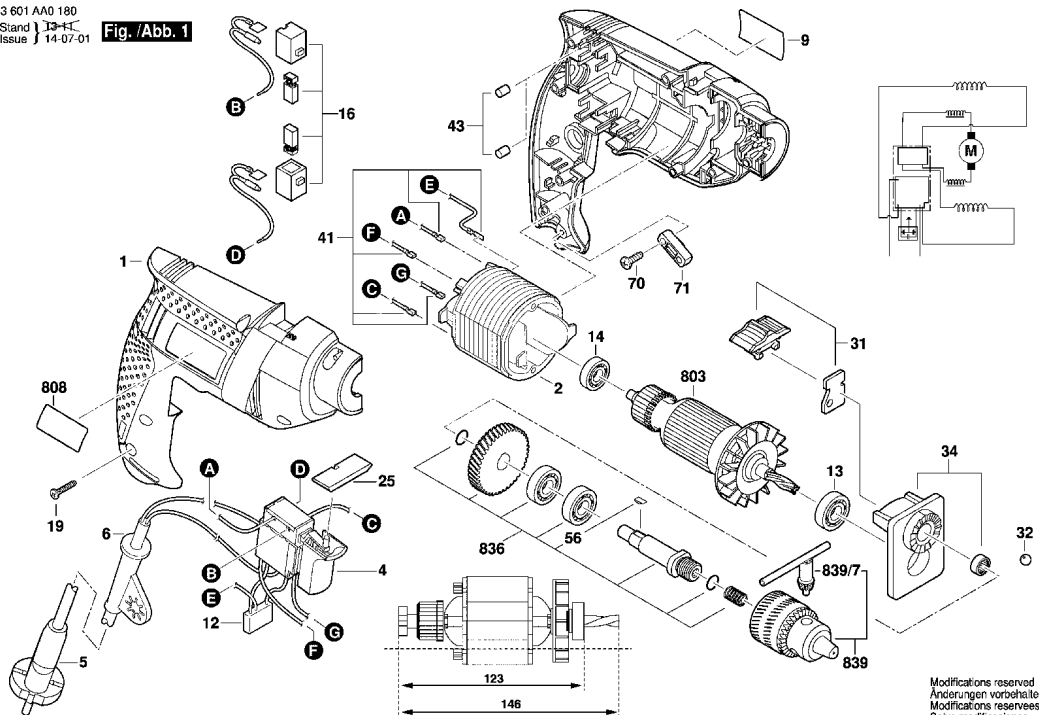

BOSCH
Invented for life

Spare Parts Price List

GSB 500 RE

0 601 216 1F8

3 601 AA0 180
Stand } 13-14
Issue } 14-07-01

Fig./Abb. 1

POS No.	Qty	Part No.	Description	List Price (Rs.)
1	1	1619PA0677	Housing .	469
2	1	1619PA0678	Field 220-240V .	536
4	1	1619PA0679	On-Off Switch .	794
5	1	1619PA0878	Power supply cord .	
6	1	F000603043	Grommet .	21
9	1	1619PA0700	Manufacturer's namep	
12	1	1619PA0702	Suppression Capacito	179
13	1	1619PA0681	Deep-Groove Ball Be	141
14	1	1619PA0680	Deep-Groove Ball Be	90
16	1	1619PA1407	Carbon-Brush Set .	179
19	9	1619PA0683	Torx Oval-Head Scre	26
25	1	1619PA0684	Lever .	50
31	1	1619PA0701	Change-Over Switch	64
32	1	F000615033	Ball .	21
34	1	1619PA0685	Bearing Bracket .	265
41	1	1619PA6599	Cable .	
43	2	1619PA0703	Suppressor Box .	141
56	1	1619PA0690	Woodruff Key .	26
70	2	F000616083	Tapping Screw .	19
71	1	F000616084	Fastening Clamp .	19
803	1	1619PA0697	Armature 220-240V .	926
808	1	1619PA0708	Nameplate .	
836	1	1619PA0686	Drilling Spindle .	
839	1	1619PA0693	Key Chuck .	
839/7	1	1619PA0694	Chuck Wrench .	141

POS No.	Qty	Part No.	Description	List Price (Rs.)
---------	-----	----------	-------------	------------------