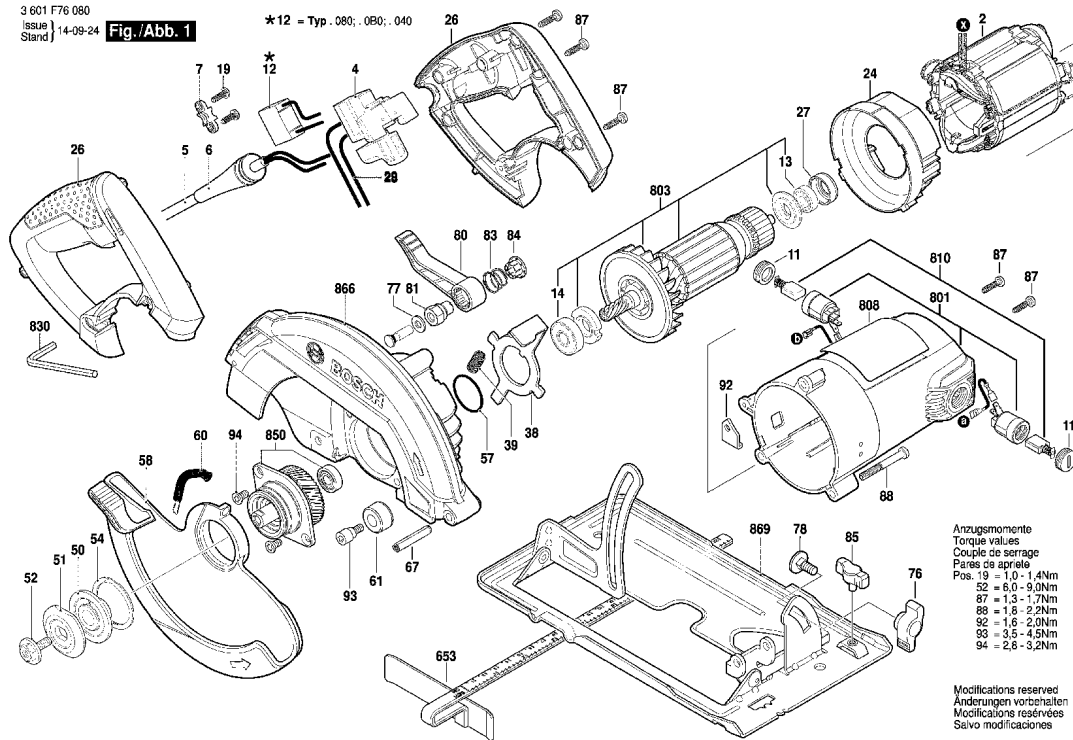

BOSCH
Invented for life

Spare Parts Price List

GKS 7000

0 601 676 0F0

3 601 F76 080
Issue Stand 14-09-24

Fig./Abb. 1

*12 = Typ. 080, 0B0, 040

POS No.	Qty	Part No.	Description	List Price (Rs.)
2	1	1619P08314	Field 230V .	819
4	1	1619P09971	Switch .	320
5	1	2604460277	Power supply cord I/I	263
6	1	2600703017	Grommet Ø6,4-Ø7,2x	51
7	1	1619P06313	Cable Clip .	20
11	2	1619P06286	Insulating Cap .	50
13	1	1619P00456	Ball Bearing 7x19x6	65
14	1	1900905173	Deep-Groove Ball Be	104
19	2	2603490021	Torx Oval-Head Scre	20
24	1	1619P09797	Baffle .	81
26	1	1619P09801	Set Of Handles .	311
27	1	1619P06227	Rubber Ring .	21
28	1	1619P10065	Connecting Cable .	65
29	1	1619P09987	Connecting Cable .	34
38	1	1619P09795	Guide Bracket .	82
39	1	2610936576	Compression Spring	30
50	1	1619P06230	Washer .	120
51	1	1619P10086	Locking Washer .	45
52	1	1619P06232	Screw .	46
54	1	1619P06238	Locking Washer .	21
57	1	F000640007	O-Ring .	26
58	1	1619P09803	Pivoting Blade Guard	189
60	1	1619P09794	Extension Spring .	63
61	1	1619P06236	Bumper BLACK	21
67	1	1619P09895	Slotted Spring Pin .	27
76	1	1619P06244	Wing Nut .	35
77	1	2916021013	Plain Washer 8-ST .	30
78	1	1619P06211	Round-Head Bolt .	21
80	1	1619P10037	Lever .	38
81	1	1619P09798	Nut .	44

POS No.	Qty	Part No.	Description	List Price (Rs.)
83	1	1619X01792	Spring BLACK	21
84	1	2610918145	Cover .	21
85	1	1619P01618	Wing Screw BLACK	20
87	6	2603490022	Torx Oval-Head Scre	19
88	3	2610925864	Screw .	21
92	1	1619P09874	Support plate .	32
93	1	1619P06246	Screw .	21
94	2	2610924687	Countersunk-Head Sc	19
653	1	1619X05789	Parallel-Guide .	170
801	1	1619P10061	Motor Housing BLUE	399
803	1	1619P10062	Armature set 230V .	1292
808	1	1619P09997	Nameplate .	
810	1	1619P10063	Carbon-Brush Set .	151
830	1	1907950006	Offset Screwdriver DI	83
850	1	1619P10066	Gear .	643
866	1	1619P10067	Protective Cover .	651
869	1	1619P10064	Base Plate .	545