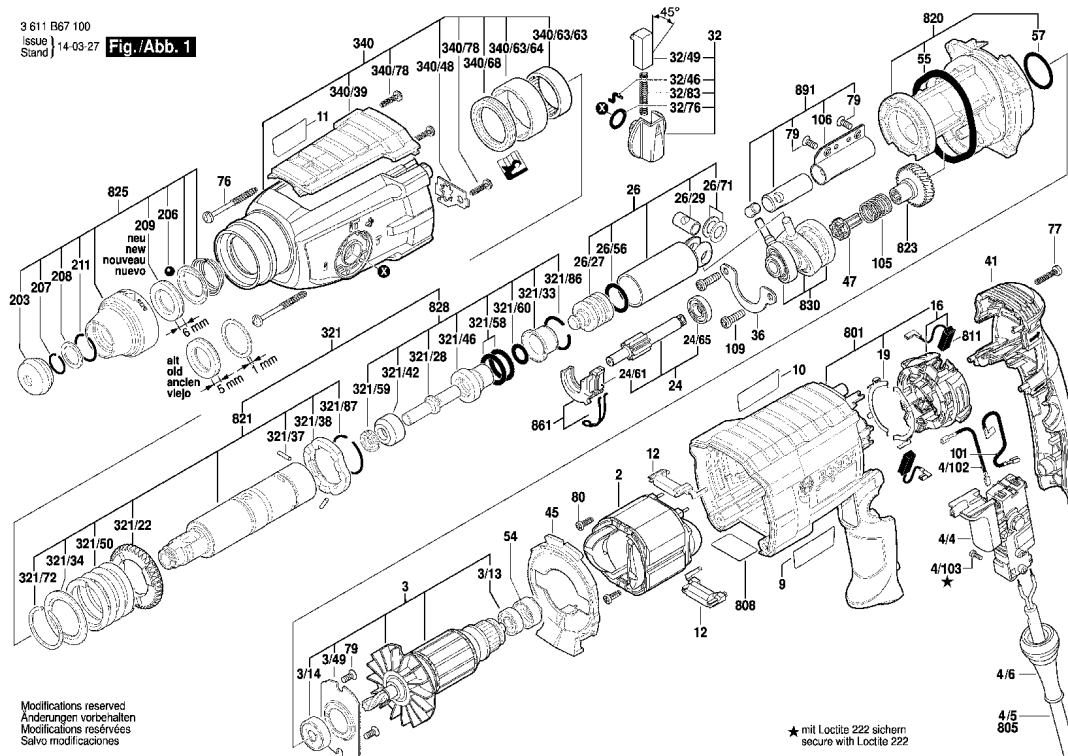

BOSCH
Invented for life

Spare Parts Price List

GBH 2-28 DV

3 611 B67 100

3 611 B67 100
Issue Stand 14-03-27

Fig./Abb. 1

POS No.	Qty	Part No.	Description	List Price (Rs.)
2	1	1614220208	Field 230V .	536
3	1	1614010262	Armature 230V .	1978
3/13	1	1610905032	Deep-Groove Ball Be	109
3/14	1	1610905048	Deep-Groove Ball Be	174
3/49	1	1615700044	End Shield .	43
4/4	1	1617200532	Switch .	627
4/6	1	1600703034	Grommet Ø7,3-Ø8,6x	58
4/102	1	1614449015	Connecting Cable .	46
4/103	1	1613435034	Lens Head Screw 3x	26
9	1	1611110w00	Manufacturer's namep	
10	1	1611110w01	Manufacturer's namep	
11	1	1611110w02	Reference Plate .	
12	2	1614465011	Suppression Filter .	139
16	1	1614336093	Brush Plate .	425
19	2	1611329024	Switch Contact .	34
24	1	16170006EJ	Toothed Shaft .	1235
24/61	1	1615820097	Switching Element .	76
24/65	1	1610905016	Deep-Groove Ball Be	213
26	1	16170006A5	Hammer Piston .	1490
26/27	1	1610311019	Striker .	521
26/29	1	1613105020	Piston Pin .	127
26/56	1	1610210121	O-Ring 17,0x3,0 MM	58
26/71	2	1610100016	Guide Disc .	34
32	1	1612026037	Clamp Handle BLAC	281
32/46	1	1614690002	Driver Pin .	35
32/49	1	1612026035	Switch Button RED	35
32/76	1	1610210046	O-Ring 10,5x2,7 MM	38
32/83	1	1614611006	Compression Spring	76
36	1	1615808106	Bearing Holder .	42
41	1	1615500428	Housing Cover .	201

POS No.	Qty	Part No.	Description	List Price (Rs.)
45	1	1610522015	Air-Deflector Ring .	50
47	1	1616312010	Control Element .	141
54	1	1610502016	Rubber Bushing .	26
55	1	1610290104	O-Ring 59,5x5,0 MM	90
57	1	1610210208	O-Ring 24,0x2,0 MM	35
76	4	1613435022	Thread-forming tap. S	19
77	3	2603490024	Torx Oval-Head Scre	35
79	4	1613435042	Thread-forming tap. S	25
80	2	1613435043	Screw .	26
101	1	1614449014	Connecting Cable .	46
105	1	1614643027	Compression Spring	42
106	1	1610590024	Protective Sleeve .	50
109	2	1613435029	Thread-forming tap. S	19
120	1	1612025057	Auxiliary Handle BLA	436
120/120	1	1612025058	Auxiliary Handle M8 E	126
120/124	1	1611316021	Clamping Band Ø50 t	56
120/125	1	1613490002	T-Head Bolt M8x40 t	57
120/802	1	1617000475	index turning toolholde	177
203	1	1610508047	Protective Cap .	45
206	1	1613230003	Ball Ø7,3 MM .	40
207	1	1614601027	Retaining ring .	19
208	1	1610101629	Retaining Washer .	22
209	1	1610102638	Friction Washer .	90
211	1	2916540012	Retaining ring DIN 78	57
321	1	16170006CA	Toolholder .	3197
321/22	1	1616312004	Cylindrical Gear .	289
321/28	1	1613124098	Striker Pin .	536
321/33	1	1610590020	Holding Jacket .	145
321/34	1	1610190067	Supporting Disc .	48
321/37	3	1613100019	Straight Pin DIN6325	35

* Refer Accessories Price List

w.e.f 01.04.2015