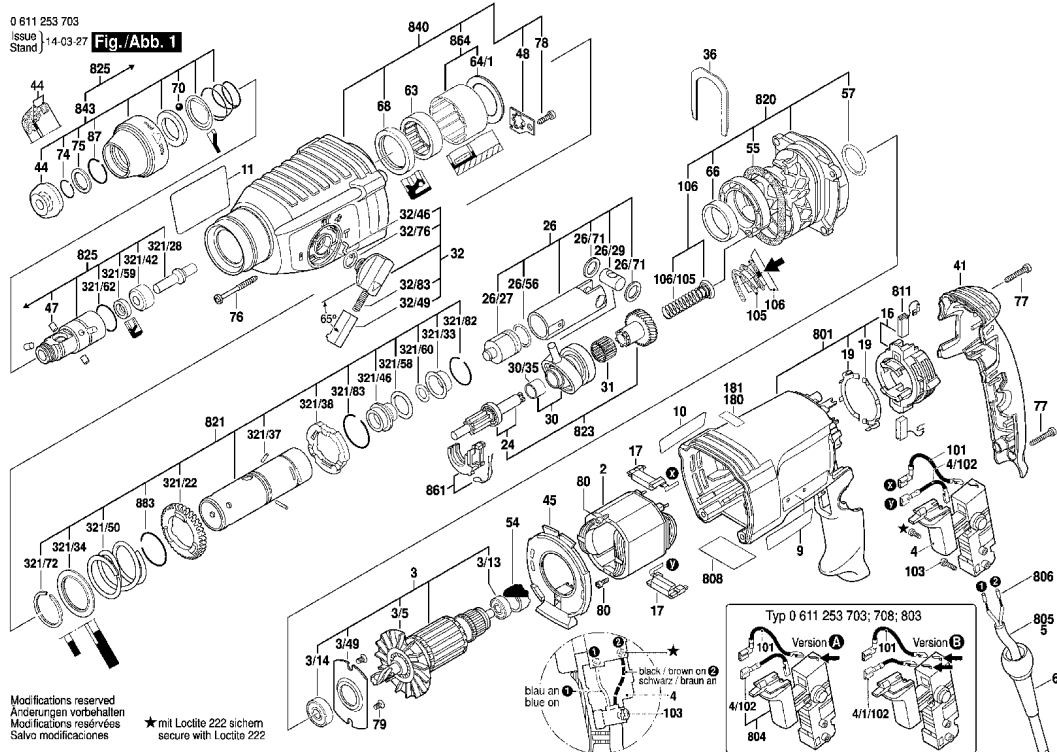

BOSCH
Invented for life

Spare Parts Price List

GBH 2-26 DRE

0 611 253 755

POS No.	Qty	Part No.	Description	List Price (Rs.)
2	1	1614220117	Field 230V .	579
3	1	1614010709	Armature 230V .	1914
3/5	1	1616610094	Fan .	53
3/13	1	1610905025	Deep-Groove Ball Be	139
3/14	1	1610905048	Deep-Groove Ball Be	174
3/49	1	1615700044	End Shield .	43
4	1	1617200532	Switch .	627
4/102	1	1614449015	Connecting Cable .	46
5	1	1614460095	Power supply cord Bf	
6	1	1600703034	Grommet Ø7,3-Ø8,6x	58
9	1	1611110233	Manufacturer's namep	
10	1	1611110234	Manufacturer's namep	
11	1	1611110X17	Reference Plate .	
16	1	1614336061	Brush Plate .	431
17	2	1614465011	Suppression Filter .	139
19	2	1611329024	Switch Contact .	34
24	1	1617000556	Toothed Shaft .	1184
26	1	1617000557	Hammer Piston .	1076
26/27	1	1610311018	Striker .	376
26/29	1	1613105012	Piston Pin .	83
26/56	1	1610210187	O-Ring .	46
26/71	2	1610101011	Shim Ring 1,2 MM TH	36
30	1	1615819028	Drive End Shield .	912
30/35	1	1610202024	Plain bearing .	109
31	1	1610913016	Needle-Roller Assemb	76
32	1	1612026037	Clamp Handle BLAC	281
32/46	1	1614690002	Driver Pin .	35
32/49	1	1612026035	Switch Button RED	35
32/76	1	1610210046	O-Ring 10,5x2,7 MM	38
32/83	1	1614611006	Compression Spring	76