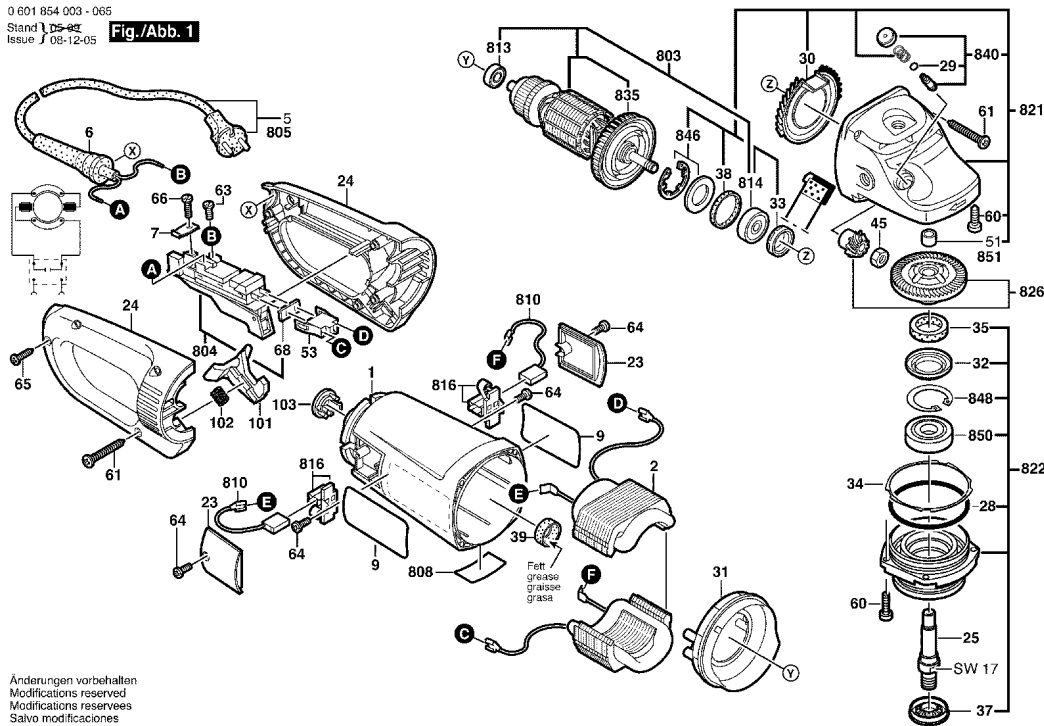

BOSCH
Invented for life

Spare Parts Price List

GWS 24-230

0 601 854 455

0 601 854 003 - 065
Stand 1 DS-44
Issue J 08-12-05 **Fig./Abb. 1**

POS No.	Qty	Part No.	Description	List Price (Rs.)
1	1	1605108190	Motor Housing BLUE	473
2	1	1604220381	Field 220-240V .	1418
5	1	1604460128	Power supply cord EI	
6	1	1600703023	Grommet Ø10,5-Ø11,	56
7	1	1601302018	Fastening Clamp .	36
9	2	1601118C87	Manufacturer's namep	
23	2	1605500206	Sealing cap BLUE	86
24	1	1605132130	Handle BLUE	324
25	1	1603523113	Grinding Spindle M14	304
28	1	1600210033	O-Ring 79,0x1,78 MM	36
29	1	1600210045	O-Ring 8,0x1,0 MM .	35
30	1	1600591029	Air Distributor .	51
31	1	1600591028	Air-Deflector Ring .	57
32	1	1600290019	Retaining snap ring .	34
33	1	1600290013	Rotary shaft lip seal I	54
34	1	1600190020	Shim 0,15 MM THICK	36
34	1	1600190021	Shim 0,3 MM THICK	36
34	1	1600190022	Shim 0,1 MM THICK	38
34	1	1600190037	Shim 0,2 MM THICK	22
34	1	1600190038	Shim 0,25 MM THICK	22
34	1	1600190039	Shim 0,35 MM THICK	22
34	1	1600190040	Shim 0,4 MM THICK	22
35	1	1600205034	Felt Washer .	36
37	1	1600290036	Seal ring BLACK	53
38	1	1600206020	Rubber Ring 7 MM W	37
39	1	1600206030	Rubber Ring .	35
45	1	1603300019	Hex Nut M10, SW14	35
51	1	1600200031	Plain bearing Ø14 MM	44
53	1	1605190068	Socket Housing .	35
60	4	1603435023	Thread-forming tap. S	35

POS No.	Qty	Part No.	Description	List Price (Rs.)
61	6	2912401038	Tapping Screw DIN ;	21
63	2	1603410014	Pan head screw M4x	35
64	4	1603435042	Self-Cutting Screw St	35
65	2	2912401020	Tapping Screw DIN ;	19
66	1	2910211019	Tapping Screw DIN ;	19
68	1	1601006011	Sealing Plate .	35
101	1	1601990004	Catch Slide .	50
102	1	1604616022	Compression Spring	30
103	1	1602388035	Cable routing .	30
651	1	1605510217	Protective Cover Ø 2	
803	1	1604011932	Armature 220-240V .	2439
804	1	1607000967	Switch BLACK	763
808	1	1601106032	Nameplate 26x52 MM	
810	1	1607014171	Carbon-Brush Set .	225
813	1	1600905011	Deep-Groove Ball Bea	128
814	1	1600905028	Deep-Groove Ball Bea	271
816	2	1604336048	Brush Holder .	131
821	1	1607000C03	Gear Housing .	1541
822	1	1607000C05	Bearing Flange Ø230	965
826	1	1619P02776	Bevel Gear Set .	1036
835	1	1606610142	Fan .	60
840	1	1607000354	Push-Button .	165
846	1	1607000342	Retaining Washer .	43
848	1	1600119010	Spring retaining ring	36
850	1	1600905026	Deep-Groove Ball Bea	194
851	1	2600910001	Needle bearing Ø14 I	95
890	1	1600210039	O-Ring 20,35x1,78 M	20
891	1	1602025051	Auxiliary Handle M14	736
891/1	1	1602025022	Auxiliary Handle M14	361
892	1	1607950061	Pin-Type Face-Wrenc	95

* Refer Accessories Price List

w.e.f 01.04.2015