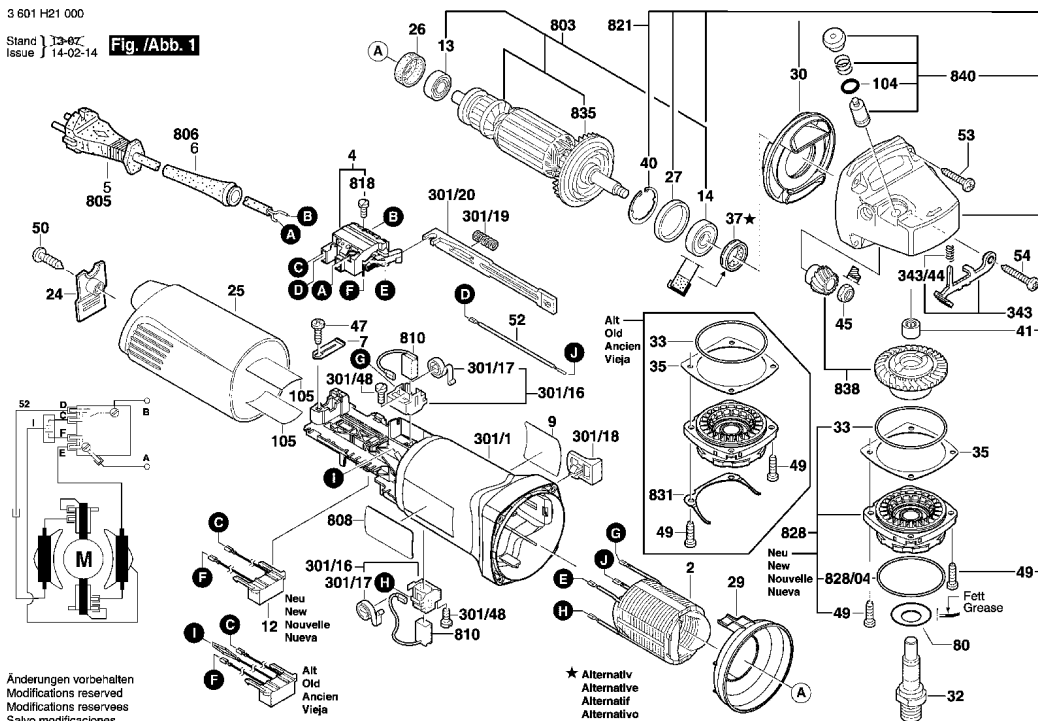

BOSCH
Invented for life

Spare Parts Price List

GWS 10-125

3 601 H21 000

3 601 H21 000

Stand Issue } 13-07-14-02-14 Fig./Abb. 1

POS No.	Qty	Part No.	Description	List Price (Rs.)
2	1	1604220283	Field 220-240V .	930
4	1	1607200086	Switch .	270
7	1	1601302017	Fastening Clamp .	21
9	1	1601118G95	Manufacturer's nameplate	
12	1	1607328074	Suppression Capacitor	205
13	1	2600905032	Deep-Groove Ball Bearing	125
14	1	1600905032	Deep-Groove Ball Bearing	122
24	1	1605500228	Cover BLUE	61
25	1	1605500251	Housing Cover DAR	161
26	1	1600206036	Rubber Ring .	35
27	1	1600206025	Rubber Ring .	50
29	1	1600591025	Air-Deflector Ring .	53
30	1	1600591014	Air-Deflector Ring .	53
32	1	1603523110	Grinding Spindle M14	174
33	1	1600210035	O-Ring 46,0x1,1 MM	36
35	1	1600136013	Shim 0,1 MM THICK	51
35	1	1600136020	Shim 0,15 MM THICK	61
35	1	1600136014	Shim 0,2 MM THICK	51
35	1	1600136015	Shim 0,3 MM THICK	50
37	1	1600290016	Rotary shaft lip seal .	46
40	1	1600119011	Spring retaining ring	35
41	1	1600200029	Plain bearing .	61
45	1	1603300016	Hex Nut M7, SW10 .	36
47	1	2603490021	Torx Oval-Head Screw	20
49	4	2914491410	Thread-forming tap. S	21
50	1	2603490023	Torx Oval-Head Screw	21
52	1	1604448013	Connecting Cable L=	61
53	3	1603435078	Torx Oval-Head Screw	26
54	1	1603414026	Torx Oval-Head Screw	26
80	1	3600150021	Sealing disk .	50

POS No.	Qty	Part No.	Description	List Price (Rs.)
97	1	1601118T27	Warning Plate .	
104	1	1600210044	O-Ring 4,5x1,0 MM I	20
105	2	1601008005	Insulating Plate .	60
301/1	1	1605108249	Motor Housing DARI	251
301/16	2	1601323023	Brush Holder WITH	110
301/17	2	1604652013	Spiral Spring .	34
301/18	1	1602026088	Switch Handle .	22
301/19	1	1604611026	Compression Spring	26
301/20	1	1602319011	Adjusting Slide .	32
301/48	2	1613435034	Lens Head Screw 3x	26
343	1	1607000742	Catch Lever .	177
343/44	1	1604611042	Compression Spring	22
651	1	1605510356	Protective Cover Ø12	427
803	1	1604010A20	Armature With Fan 2	2004
805	1	1607000227	Power supply cord EI	662
806	1	1600703040	Grommet .	50
808	1	1601106032	Nameplate 26x52 MM	
810	1	1607014176	Carbon-Brush Set .	203
810	1	1607000482	Carbon-Brush Set 10	2415
818	1	2910110048	Pan head screw DIN	20
821	1	1605806518	Gear Housing .	1027
828	1	1607000448	Bearing Flange .	440
828/04	1	3600210109	O-Ring 47,0x1,5 MM	36
831	1	1601290013	Spring Element .	36
835	1	1606610132	Fan .	46
838	1	1600A0022W	Gear Unit .	795
840	1	1607000A71	Push-Button .	76
890	1	1600210039	O-Ring 20,35x1,78 M	20
891	1	2602025067	Auxiliary Handle M10	83
891	1	1602025052	Auxiliary Handle M10	604

* Refer Accessories Price List

w.e.f 01.04.2015