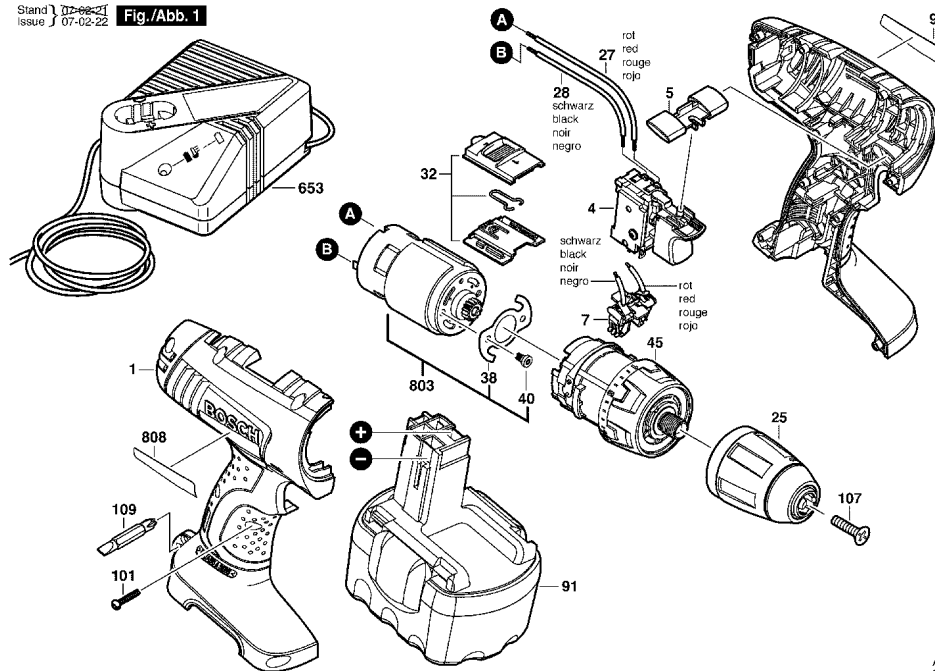

BOSCH

Invented for life

Spare Parts Price List

GSR 14.4 V

3 601 J95 401

3 601 J95 400

Stand 1 2008-21
Issue J 07-02-22

Fig./Abb. 1

POS No.	Qty	Part No.	Description	List Price (Rs.)
1	1	2609100502	Housing .	477
4	1	2607202014	Switch BLACK	1031
5	1	2609100504	Reverse-Transfer Lev	21
7	1	2609199125	Contact retainer REC	46
9	1	2609131282	Manufacturer's namepl	
25	1	2609110662	Keyless Chuck 13 Mt	1415
27	1	2609120264	Connecting Cable RI	21
28	1	2609120263	Connecting Cable BL	21
32	1	2609199119	Slide Switch .	60
38	1	2609110633	Tab Washer .	35
40	1	2609110634	Screw .	21
45	1	2609199343	Planetary Gear Train	1643
91	1	2607335263	Slide-In Accu Packag	3922
91	1	2607335685	Slide-In Accu Packag	6023
91	1	2607335699	Slide-In Accu Packag	6023
101	10	2609110201	Torx Flat-Head Screw	21
107	1	2609110635	Pan head screw M 6:	36
109	1	2609160063	Screwdriver Bit .	76
653	1	2607224425	Fast Charger EU 230	3044
653	1	2607224427	Fast Charger GB 230	3477
653	1	2607224425	Fast Charger EU 230	3044
653	1	2607224427	Fast Charger GB 230	3477
803	1	2609199127	DC motor 14,4V .	1279
808	1	2609131302	Nameplate .	

POS No.	Qty	Part No.	Description	List Price (Rs.)