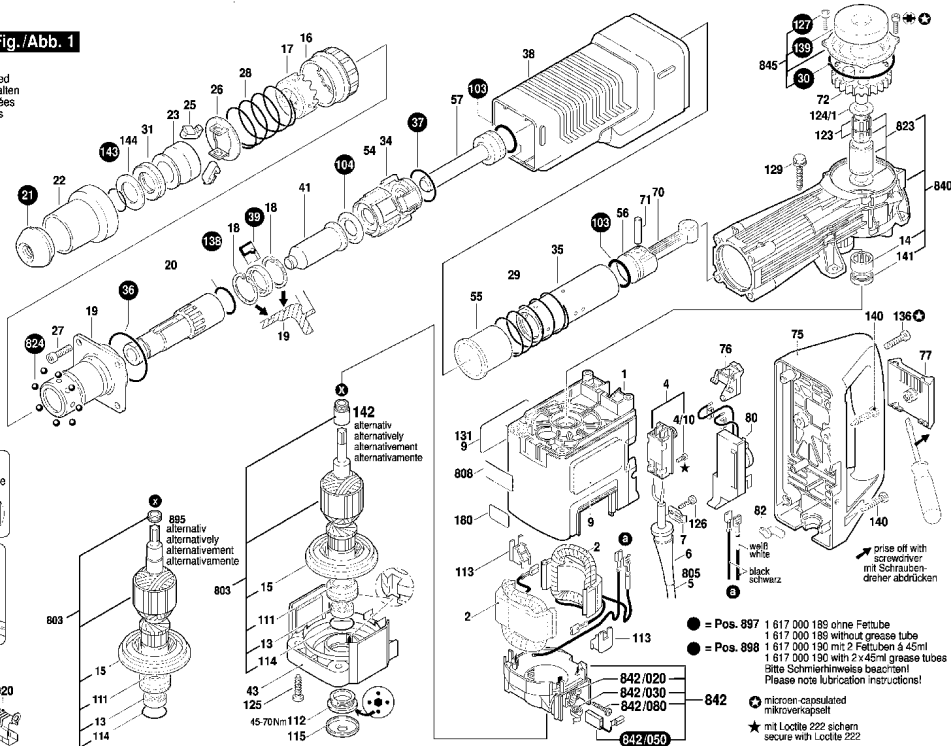

BOSCH
Invented for life

Spare Parts Price List

GSH 11 E

0 611 316 704

0 611 316 703; 743
Issue } 14-09-22 **Fig./Abb. 1**

POS No.	Qty	Part No.	Description	List Price (Rs.)
1	1	1615108091	Motor Housing BLUE	945
2	1	1614220121	Field 230V	2215
4	1	1617200048	Switch	482
4/10	1	2910011088	Socket head cap scre	22
6	1	1610703053	Grommet Ø9,7-Ø12x8	49
7	1	1601302018	Fastening Clamp	36
9	1	1611110C01	Manufacturer's namep	
13	1	2610909310	Deep-Groove Ball Be	331
14	1	1610910089	Needle-Roller Bearing	570
15	1	1616610083	Fan	469
16	1	1610499022	Ratchet Sleeve	63
17	1	1610590004	Retaining snap ring	295
18	2	1610119010	Spring retaining ring	75
19	1	1615700034	Clamping-Flange	2432
20	1	1618597067	Toolholder	3308
21	1	1610508025	Protective Cap	96
22	1	1610499023	Protection Sleeve	97
23	1	1610521011	Stop Sleeve	439
25	2	1612300025	Stopping Device	208
26	1	1610290027	Indexing Disk	75
27	4	2910151246	Hex Socket Head Cap	53
28	1	1614621002	Compression Spring	56
29	1	1614621003	Compression Spring	59
30	1	1610210147	O-Ring 79,5x2,65 MM	45
31	1	1610290026	Damping Ring	61
34	1	1610390029	Spacer Tube	472
35	1	1615806108	Hammer Pipe	2362
36	1	1610210127	O-Ring 64,0x2,5 MM	36
37	1	1610210128	O-Ring 35,0x3,0 MM	36
38	1	1615190093	Covering hood	592

POS No.	Qty	Part No.	Description	List Price (Rs.)
39	1	1610283030	Rotary shaft lip seal C	220
41	1	1618710071	Striker Pin	517
43	1	1615808083	Bearing cover BLUE	767
54	1	1610190019	Control Disc	181
55	1	1610420005	Control Bushing	566
56	1	1618700064	Hammer Piston	293
57	1	1618710062	Striker	1721
70	1	1612001033	Connecting Rod	288
71	1	1613101006	Straight Pin	53
72	1	1616317045	Eccentric Cog Wheel	2003
75	1	1615132082	Handle BLACK	1063
76	1	1612026049	Control Lever	47
77	1	1612026048	Shift Plate GRAY	181
80	1	1617233026	Speed governor 220-	1446
82	1	1615510000	Light Conductor	46
86	1	2911011270	Hex Screw DIN 931-I	53
88	1	1613349017	Star Knob M8 BLACK	139
89	2	1618040053	Clamping Piece	53
90	2	1610190053	Catch Disk	20
103	2	1610210122	O-Ring 30,0x5,0 MM	142
104	1	1610210123	O-Ring 22,0x11,0 MM	61
111	1	3610501500	Bushing	495
112	1	3613461500	Threaded Ring	271
113	2	1610009007	Spacer	35
114	1	1610210139	O-Ring 30,0x2,5 MM	35
115	1	1610508027	Protective Cap BLAC	61
123	2	1610913013	Needle-Roller Assembl	184
124/1	1	1610101608	Thrust Bearing Disc	36
125	4	1613435010	Tox Oval-Head Screws	35
126	1	2910211019	Tapping Screw DIN	19

* Refer Accessories Price List

w.e.f 01.04.2015