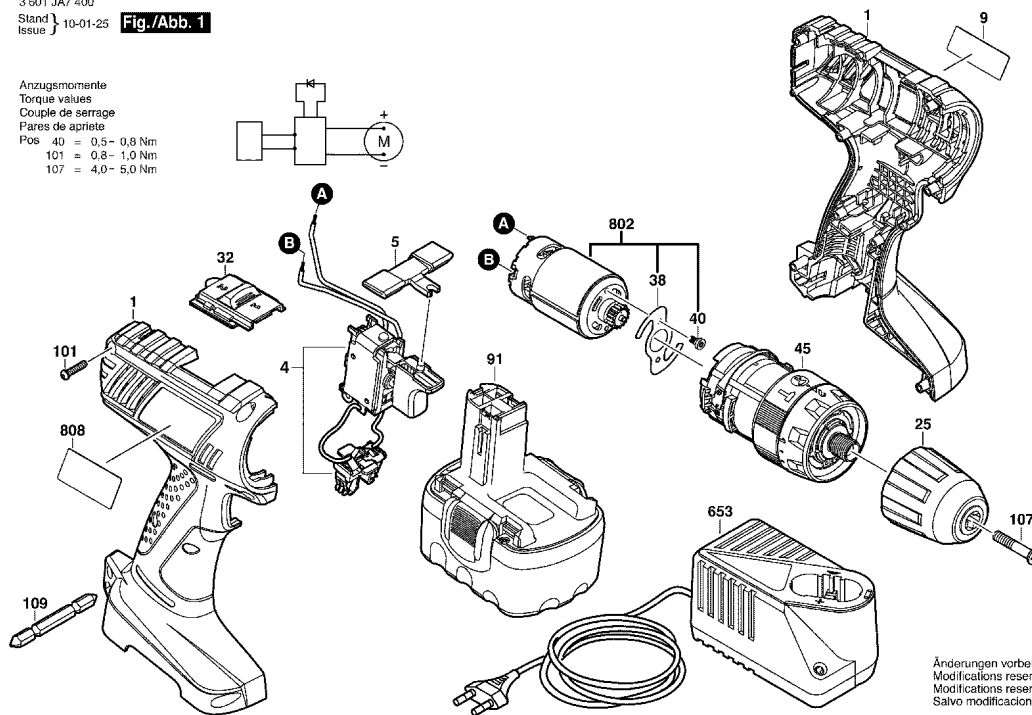

BOSCH

Invented for life

Spare Parts Price List

GSB 14.4 V

3 601 JA7 4B0

3 601 JA7 400
Stand } 10-01-25 Fig./Abb. 1
Issue }

Anzugsmomente
Torque values
Couple de serrage
Pares de apriete
Pos 40 = 0,5- 0,8 Nm
101 = 0,8- 1,0 Nm
107 = 4,0- 5,0 Nm

POS No.	Qty	Part No.	Description	List Price (Rs.)
1	1	2609100844	Housing .	689
4	1	2607202069	Switch .	689
5	1	2609100837	Change-Over Switch	22
9	1	2609132763	Manufacturer's namepl	
25	1	2609110973	Keyless Chuck .	1731
32	1	2609199251	Slide Switch .	117
38	1	2609110801	Tab Washer .	46
40	2	2609110802	Screw .	21
45	1	2609199266	Gear Box .	2646
91	1	1617S0004W	Accumulator Battery .	2845
101	8	2609110201	Torx Flat-Head Screw	21
107	1	2609110635	Pan head screw M 6:	36
109	1	2609110342	Screwdriver Blade .	44
653	1	2607224391	Fast Charger EU 230	1989
653	1	2607224393	Fast Charger GB 230	3528
653	1	2607224397	Fast Charger USA 12	2437
653	1	2607224401	Fast Charger ROK 22	2088
653	1	2607224727	Fast Charger CN 220	3528
802	1	2609199393	Motor Spare Parts Set	1974
808	1	2609132752	Nameplate .	

POS No.	Qty	Part No.	Description	List Price (Rs.)