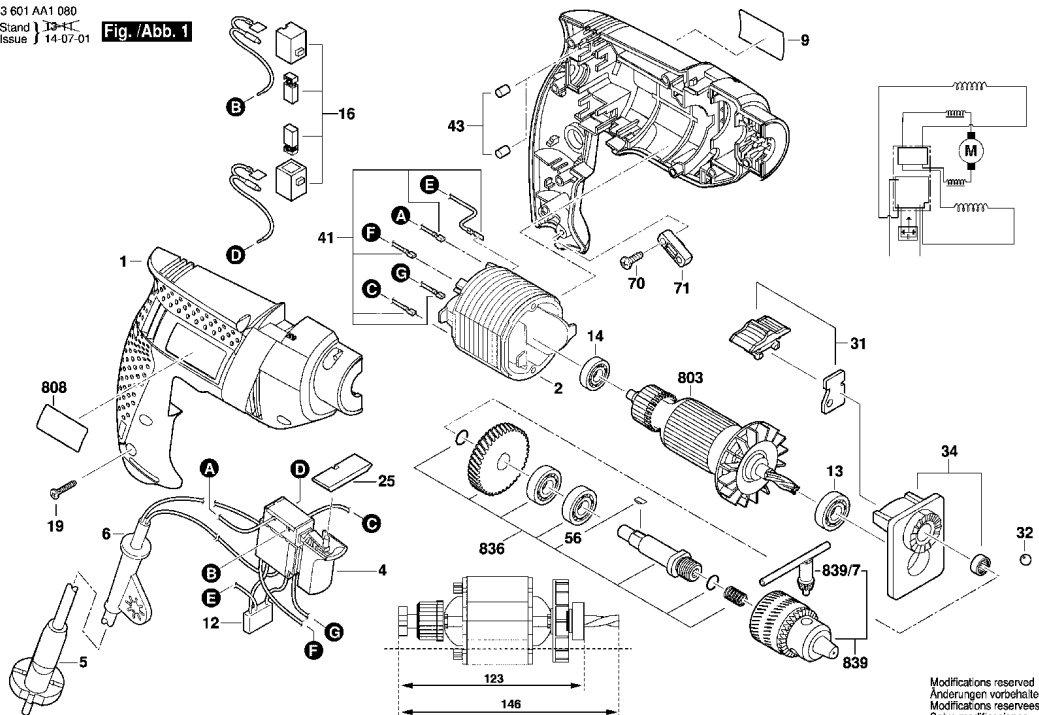

BOSCH
Invented for life

Spare Parts Price List

GSB 1300

3 601 AA1 0K1

3 601 AA1 0B0
Stand } 13-14
Issue } 14-07-01

Fig./Abb. 1

POS No.	Qty	Part No.	Description	List Price (Rs.)
1	1	1619PA0677	Housing .	469
2	1	1619PA0678	Field 220-240V .	536
4	1	1619PA0679	On-Off Switch .	794
5	1	1619PA2001	Power supply cord .	252
6	1	F000603043	Grommet .	21
9	1	1619PA1690	Manufacturer's namep	
12	1	1619PA0702	Suppression Capacito	179
13	1	1619PA0681	Deep-Groove Ball Be	141
14	1	1619PA0680	Deep-Groove Ball Be	90
16	1	1619PA1407	Carbon-Brush Set .	179
19	9	1619PA0683	Torx Oval-Head Scre	26
25	1	1619PA0684	Lever .	50
31	1	1619PA0701	Change-Over Switch	64
32	1	F000615033	Ball .	21
34	1	1619PA0685	Bearing Bracket .	265
41	1	1619PA6599	Cable .	
43	2	1619PA0703	Suppressor Box .	141
56	1	1619PA0690	Woodruff Key .	26
70	2	F000616083	Tapping Screw .	19
71	1	F000616084	Fastening Clamp .	19
651	1	1612025031	Auxiliary Handle Ø43	264
698	1	2609005615	Depth-Gauge .	103
803	1	1619PA0697	Armature 220-240V .	926
808	1	1619PA1999	Nameplate .	
836	1	1619PA1858	Drilling Spindle .	536
839	1	1619PA1689	Key Chuck .	926
839/7	1	1619PA0694	Chuck Wrench .	141

POS No.	Qty	Part No.	Description	List Price (Rs.)