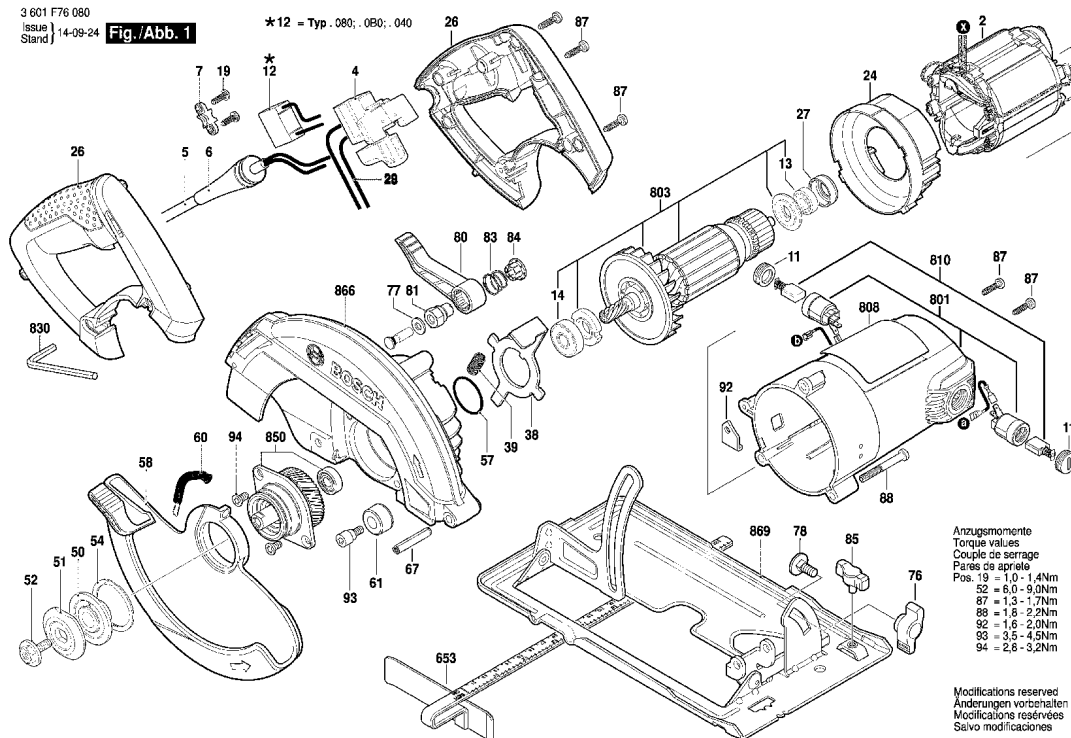

BOSCH
Invented for life

Spare Parts Price List

GKS 7000

0 601 676 0F0

3 601 F76 080
Issue Stand 14-09-24

Fig./Abb. 1

*12 = Typ. 080, 0B0, 040

POS No.	Qty	Part No.	Description	List Price (Rs.)
2	1	1619P08314	Field 230V .	819
4	1	1619P09971	Switch .	320
5	1	2604460277	Power supply cord I/I	263
6	1	2600703017	Grommet Ø6,4-Ø7,2x	51
7	1	1619P06313	Cable Clip .	20
11	2	1619P06286	Insulating Cap .	50
13	1	1619P00456	Ball Bearing 7x19x6	65
14	1	1900905173	Deep-Groove Ball Be	104
19	2	2603490021	Torx Oval-Head Scre	20
24	1	1619P09797	Baffle .	81
26	1	1619P09801	Set Of Handles .	311
27	1	1619P06227	Rubber Ring .	21
28	1	1619P10065	Connecting Cable .	65
29	1	1619P09987	Connecting Cable .	34
38	1	1619P09795	Guide Bracket .	82
39	1	2610936576	Compression Spring	30
50	1	1619P06230	Washer .	120
51	1	1619P10086	Locking Washer .	45
52	1	1619P06232	Screw .	46
54	1	1619P06238	Locking Washer .	21
57	1	F000640007	O-Ring .	26
58	1	1619P09803	Pivoting Blade Guard	189
60	1	1619P09794	Extension Spring .	63
61	1	1619P06236	Bumper BLACK	21
67	1	1619P09895	Slotted Spring Pin .	27
76	1	1619P06244	Wing Nut .	35
77	1	2916021013	Plain Washer 8-ST .	30
78	1	1619P06211	Round-Head Bolt .	21
80	1	1619P10037	Lever .	38
81	1	1619P09798	Nut .	44

POS No.	Qty	Part No.	Description	List Price (Rs.)
83	1	1619X01792	Spring BLACK	21
84	1	2610918145	Cover .	21
85	1	1619P01618	Wing Screw BLACK	20
87	6	2603490022	Torx Oval-Head Scre	19
88	3	2610925864	Screw .	21
92	1	1619P09874	Support plate .	32
93	1	1619P06246	Screw .	21
94	2	2610924687	Countersunk-Head Sc	19
653	1	1619X05789	Parallel-Guide .	170
801	1	1619P10061	Motor Housing BLUE	399
803	1	1619P10062	Armature set 230V .	1292
808	1	1619P09997	Nameplate .	
810	1	1619P10063	Carbon-Brush Set .	151
830	1	1907950006	Offset Screwdriver DI	83
850	1	1619P10066	Gear .	643
866	1	1619P10067	Protective Cover .	651
869	1	1619P10064	Base Plate .	545