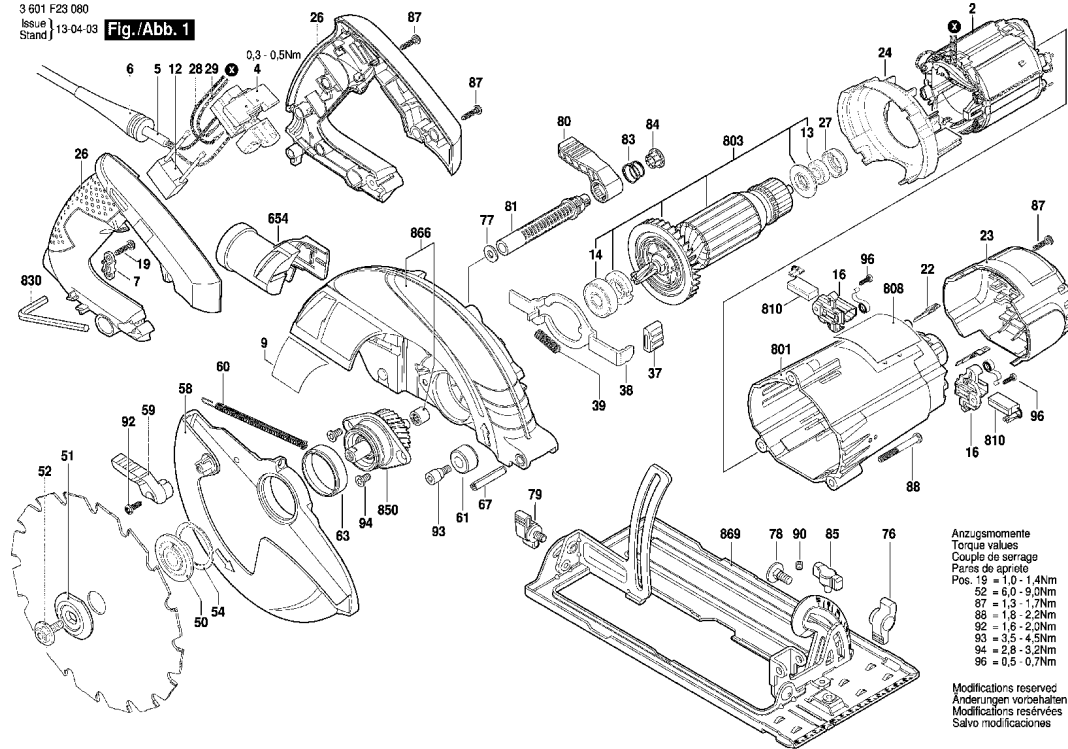

3 601 F23 080
Issue 13-04-03
Stand

Fig./Abb. 1

POS No.	Qty	Part No.	Description	List Price (Rs.)
2	1	1619P04474	Field 230V .	964
4	1	1619P06206	Switch .	355
5	1	2604460277	Power supply cord I/I	263
6	1	2600703017	Grommet Ø6,4-Ø7,2x	51
7	1	1619P06313	Cable Clip .	20
9	1	1619P06209	Manufacturer's namep	
13	1	1619P00456	Ball Bearing 7x19x6 t	65
14	1	1619P06374	Bearing Cover Plate	168
16	2	1619P06212	Brush Holder .	192
19	2	2603490021	Torx Oval-Head Scre	20
22	2	1619P06213	Right Angle Plug .	21
23	1	1619P06218	End cap BLACK	168
24	1	1619P06219	Baffle .	35
26	1	1619P06220	Set Of Handles .	355
27	1	1619P06227	Rubber Ring .	21
28	1	1619P06221	Connecting Cable .	46
29	1	1619P06222	Connecting Cable .	46
37	1	1619P06225	Cap .	21
38	1	1619P06226	Guide Bracket .	92
39	1	1619P01642	Compression Spring	21
50	1	1619P06230	Washer .	120
51	1	1619P07470	Locking Washer .	145
52	1	1619P06232	Screw .	46
54	1	1619P06238	Locking Washer .	21
58	1	1619P06234	Pivoting Blade Guard	463
59	1	1619P06235	Lever .	35
60	1	1619P06334	Extension Spring .	63
61	1	1619P06236	Bumper BLACK	21
63	1	1619P06237	Flange Bushing .	21
67	1	2917800253	Coiled Spring Pin DIN	35

POS No.	Qty	Part No.	Description	List Price (Rs.)
76	1	1619P06244	Wing Nut .	35
77	1	2916011014	Plain Washer DIN 12	37
78	1	1619P06211	Round-Head Bolt .	21
79	1	1619P06316	Wing Screw .	35
80	1	1619P06245	Adjusting Lever .	37
81	1	1619P07620	Adjustment rod .	113
83	1	1619X01792	Spring BLACK	21
84	1	2610918145	Cover .	21
85	1	1619P01618	Wing Screw BLACK	20
87	8	2603490022	Torx Oval-Head Scre	19
88	3	2610925864	Screw .	21
90	1	1619P04540	Adjusting Screw BLA	21
92	1	1619P01678	Screw .	20
93	1	1619P06246	Screw .	21
94	2	2610924687	Countersunk-Head Sc	19
96	2	1619P06252	Torx Oval-Head Scre	21
654	1	1619P06204	Vacuum Adapter .	80
801	1	1619P06372	Motor Housing BLUE	483
803	1	1619P06345	Armature set 230V .	1725
808	1	1619P06380	Nameplate .	
810	1	1619P06346	Carbon-Brush Set .	280
830	1	1907950006	Offset Screwdriver DI	83
850	1	1619P06392	Gear .	876
866	1	1619P07286	Protective Cover .	731
869	1	1619P06391	Base Plate .	984