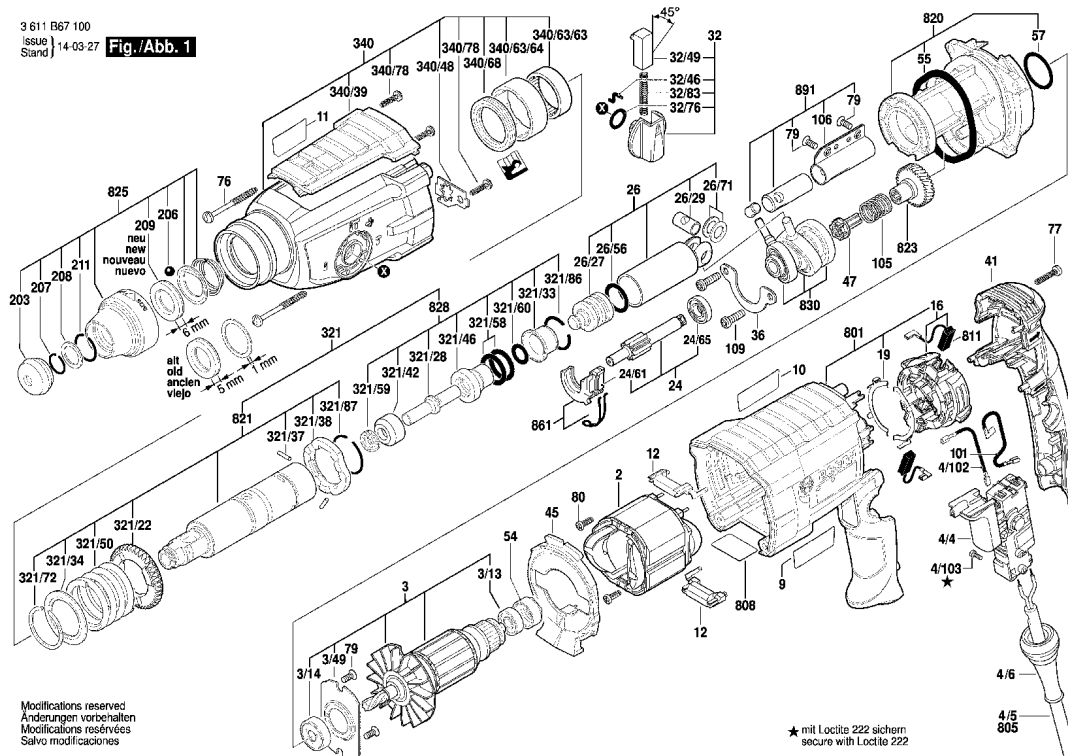

BOSCH
Invented for life

Spare Parts Price List

GBH 2-28 DV

3 611 B67 100

3 611 B67 100
ISSUE 14-03-27 **Fig./Abb. 1**

POS No.	Qty	Part No.	Description	List Price (Rs.)
2	1	1614220208	Field 230V .	536
3	1	1614010262	Armature 230V .	1978
3/13	1	1610905032	Deep-Groove Ball Be	109
3/14	1	1610905048	Deep-Groove Ball Be	174
3/49	1	1615700044	End Shield .	43
4/4	1	1617200532	Switch .	627
4/6	1	1600703034	Grommet Ø7,3-Ø8,6x	58
4/102	1	1614449015	Connecting Cable .	46
4/103	1	1613435034	Lens Head Screw 3x	26
9	1	1611110w00	Manufacturer's namep	
10	1	1611110w01	Manufacturer's namep	
11	1	1611110w02	Reference Plate .	
12	2	1614465011	Suppression Filter .	139
16	1	1614336093	Brush Plate .	425
19	2	1611329024	Switch Contact .	34
24	1	16170006EJ	Toothed Shaft .	1235
24/61	1	1615820097	Switching Element .	76
24/65	1	1610905016	Deep-Groove Ball Be	213
26	1	16170006A5	Hammer Piston .	1490
26/27	1	1610311019	Striker .	521
26/29	1	1613105020	Piston Pin .	127
26/56	1	1610210121	O-Ring 17,0x3,0 MM	58
26/71	2	1610100016	Guide Disc .	34
32	1	1612026037	Clamp Handle BLAC	281
32/46	1	1614690002	Driver Pin .	35
32/49	1	1612026035	Switch Button RED	35
32/76	1	1610210046	O-Ring 10,5x2,7 MM	38
32/83	1	1614611006	Compression Spring	76
36	1	1615808106	Bearing Holder .	42
41	1	1615500428	Housing Cover .	201

POS No.	Qty	Part No.	Description	List Price (Rs.)
45	1	1610522015	Air-Deflector Ring .	50
47	1	1616312010	Control Element .	141
54	1	1610502016	Rubber Bushing .	26
55	1	1610290104	O-Ring 59,5x5,0 MM	90
57	1	1610210208	O-Ring 24,0x2,0 MM	35
76	4	1613435022	Thread-forming tap. S	19
77	3	2603490024	Torx Oval-Head Scre	35
79	4	1613435042	Thread-forming tap. S	25
80	2	1613435043	Screw .	26
101	1	1614449014	Connecting Cable .	46
105	1	1614643027	Compression Spring	42
106	1	1610590024	Protective Sleeve .	50
109	2	1613435029	Thread-forming tap. S	19
120	1	1612025057	Auxiliary Handle BLA	436
120/120	1	1612025058	Auxiliary Handle M8 E	126
120/124	1	1611316021	Clamping Band Ø50 t	56
120/125	1	1613490002	T-Head Bolt M8x40 t	57
120/802	1	1617000475	index turning toolholde	177
203	1	1610508047	Protective Cap .	45
206	1	1613230003	Ball Ø7,3 MM .	40
207	1	1614601027	Retaining ring .	19
208	1	1610101629	Retaining Washer .	22
209	1	1610102638	Friction Washer .	90
211	1	2916540012	Retaining ring DIN 78	57
321	1	16170006CA	Toolholder .	3197
321/22	1	1616312004	Cylindrical Gear .	289
321/28	1	1613124098	Striker Pin .	536
321/33	1	1610590020	Holding Jacket .	145
321/34	1	1610190067	Supporting Disc .	48
321/37	3	1613100019	Straight Pin DIN6325	35

* Refer Accessories Price List

w.e.f 01.04.2015