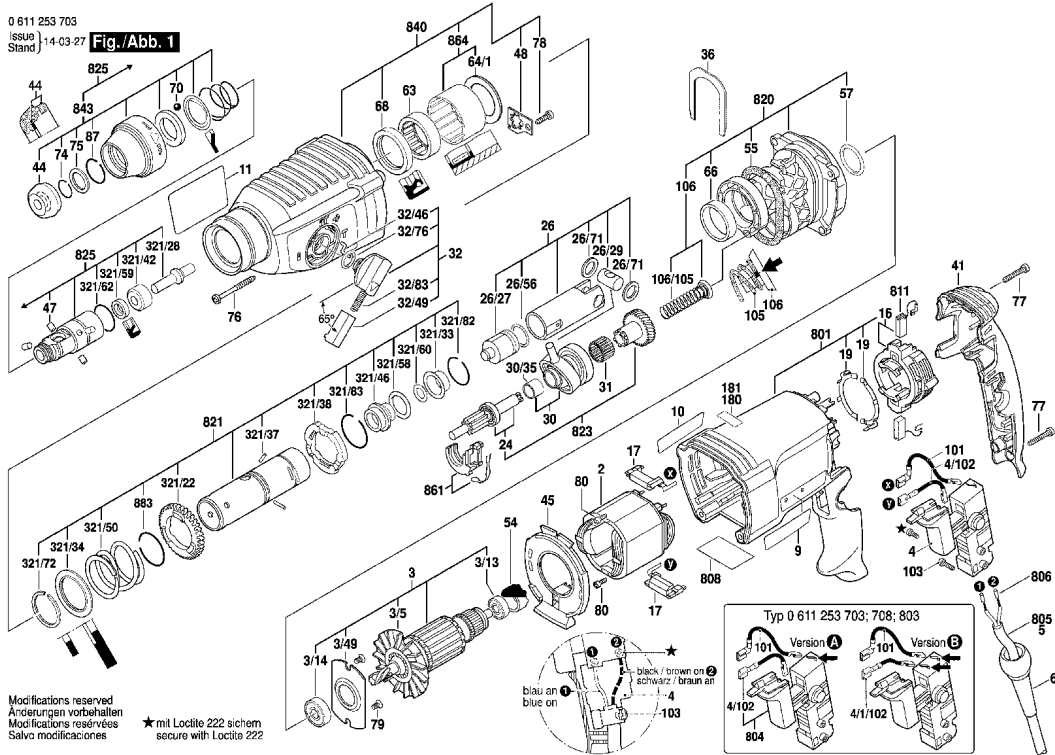

BOSCH
Invented for life

Spare Parts Price List

GBH 2-26 DRE

0 611 253 755

POS No.	Qty	Part No.	Description	List Price (Rs.)
2	1	1614220117	Field 230V .	579
3	1	1614010709	Armature 230V .	1914
3/5	1	1616610094	Fan .	53
3/13	1	1610905025	Deep-Groove Ball Be	139
3/14	1	1610905048	Deep-Groove Ball Be	174
3/49	1	1615700044	End Shield .	43
4	1	1617200532	Switch .	627
4/102	1	1614449015	Connecting Cable .	46
5	1	1614460095	Power supply cord Bf	
6	1	1600703034	Grommet Ø7,3-Ø8,6x	58
9	1	1611110233	Manufacturer's namep	
10	1	1611110234	Manufacturer's namep	
11	1	1611110X17	Reference Plate .	
16	1	1614336061	Brush Plate .	431
17	2	1614465011	Suppression Filter .	139
19	2	1611329024	Switch Contact .	34
24	1	1617000556	Toothed Shaft .	1184
26	1	1617000557	Hammer Piston .	1076
26/27	1	1610311018	Striker .	376
26/29	1	1613105012	Piston Pin .	83
26/56	1	1610210187	O-Ring .	46
26/71	2	1610101011	Shim Ring 1,2 MM TH	36
30	1	1615819028	Drive End Shield .	912
30/35	1	1610202024	Plain bearing .	109
31	1	1610913016	Needle-Roller Assembl	76
32	1	1612026037	Clamp Handle BLAC	281
32/46	1	1614690002	Driver Pin .	35
32/49	1	1612026035	Switch Button RED	35
32/76	1	1610210046	O-Ring 10,5x2,7 MM	38
32/83	1	1614611006	Compression Spring	76