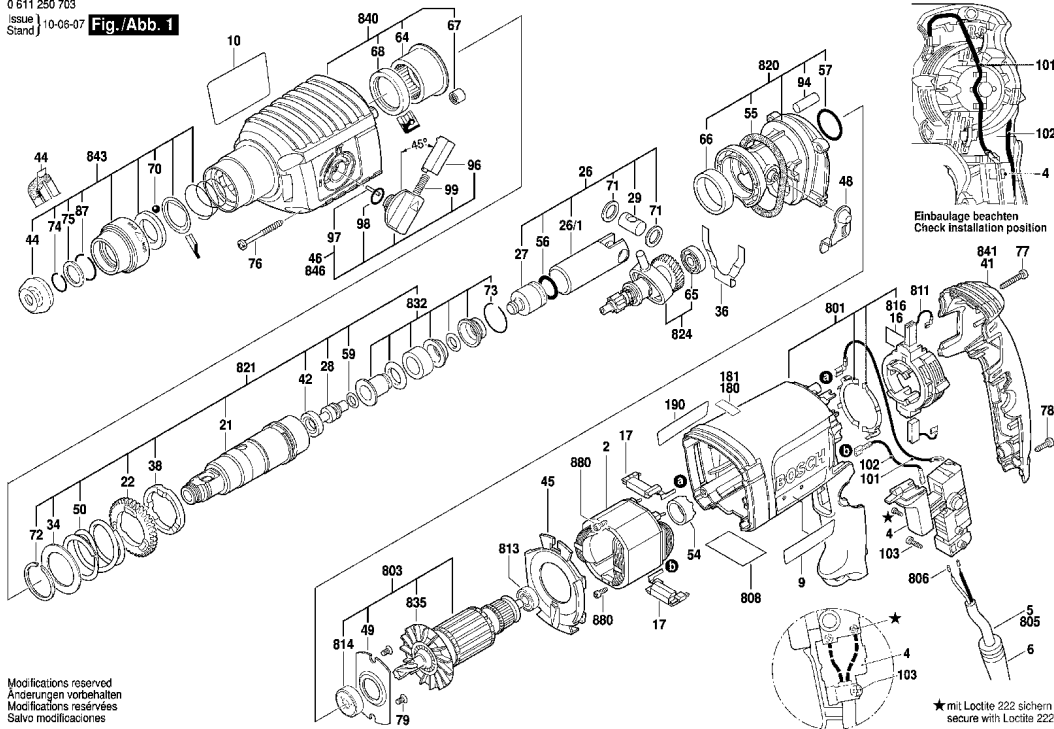

BOSCH
Invented for life

Spare Parts Price List

GBH 2-22 RE

0 611 250 755

0 611 250 703
Issue
Stand 10-08-07

Fig./Abb. 1

POS No.	Qty	Part No.	Description	List Price (Rs.)
2	1	2604220683	Field 220-230V .	625
4	1	1617200532	Switch .	627
5	1	1614460095	Power supply cord BF	
6	1	2600703018	Grommet Ø7,3-Ø8,6x	54
9	1	1611110A77	Manufacturer's namep	
10	1	1611110A79	Reference Plate .	
17	2	1614465011	Suppression Filter .	139
21	1	1616490070	Ratchet Sleeve .	1450
22	1	1616312003	Cylindrical Gear .	177
26	1	1617000534	Hammer Piston .	555
26/1	1	1618700075	Hammer Piston .	304
27	1	1618710080	Striker .	161
28	1	1613124077	Striker Pin Ø7,5 MM .	161
29	1	1613105012	Piston Pin .	83
34	1	1610190049	Supporting Disc .	45
36	1	1601329040	Tensioning Bracket .	35
38	1	1610190045	Catch Disk .	109
41	1	1615500334	Housing Cover BLUE	186
42	1	1610422017	Thrust Ring .	89
44	1	1610508047	Protective Cap .	45
45	1	1610522012	Air-Deflector Ring .	32
46	1	1612026097	Clamp Handle BLAC	75
48	1	1601021005	Shift Plate .	35
49	1	1615700044	End Shield .	43
50	1	1604611037	Compression Spring	62
54	1	1610502012	Rubber Bushing .	19
55	1	1610290226	Seal ring 53,0x7,0 M	75
56	1	1610210187	O-Ring .	46
57	1	1610210068	O-Ring 24,0x2,5 MM	36
59	1	1610210177	O-Ring 9,0x2,0 MM .	45

POS No.	Qty	Part No.	Description	List Price (Rs.)
64	1	1610202026	Plain bearing .	109
65	1	1600900037	Deep-Groove Ball Be:	161
66	1	1610202020	Plain bearing .	45
67	1	1610910098	Needle bearing .	102
68	1	1610283017	Rotary shaft lip seal .	188
70	1	1903230013	Ball DIN 5401-Ø7MM	21
71	2	1610101011	Shim Ring 1,2 MM Th	36
72	1	1604601027	Retaining ring .	22
73	1	1614601057	Retaining ring .	21
74	1	1614601027	Retaining ring .	19
75	1	1610101629	Retaining Washer .	22
76	4	1613435022	Thread-forming tap. S	19
77	1	2603490024	Torx Oval-Head Screw	35
78	2	2603490022	Torx Oval-Head Screw	19
79	2	1613435023	Thread-forming tap. S	19
87	1	2916540012	Retaining ring DIN 78	57
94	1	1610205010	Felt Seal .	22
96	1	1612026035	Switch Button RED	35
97	1	1903201118	Needle Roller .	20
98	1	1610210046	O-Ring 10,5x2,7 MM	38
99	1	1614611006	Compression Spring	76
101	1	1614449014	Connecting Cable .	46
102	1	1614449015	Connecting Cable .	46
103	1	2603490017	Torx Oval-Head Screw	19
180	1	1611110G94	Warning Plate .	
190	1	1611110X79	Manufacturer's namep	
651	1	1613001009	Depth-Gauge SW 6x	78
691/895	2	1615438409	Lock for 1 615 438 4	145
691/895	2	1615438431	Lock for 1 615 438 4	179
801	1	1617000523	Motor Housing BLUE	1044

* Refer Accessories Price List

w.e.f 01.04.2015