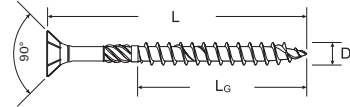

## Chipboard screw fischer Power-Fast

- Yellow zinc plated
- Countersunk head
- Cross drive PZ
- Partial thread
- High performance wax

Screws with partial thread, from 50 mm:  
with milling ribs on shank